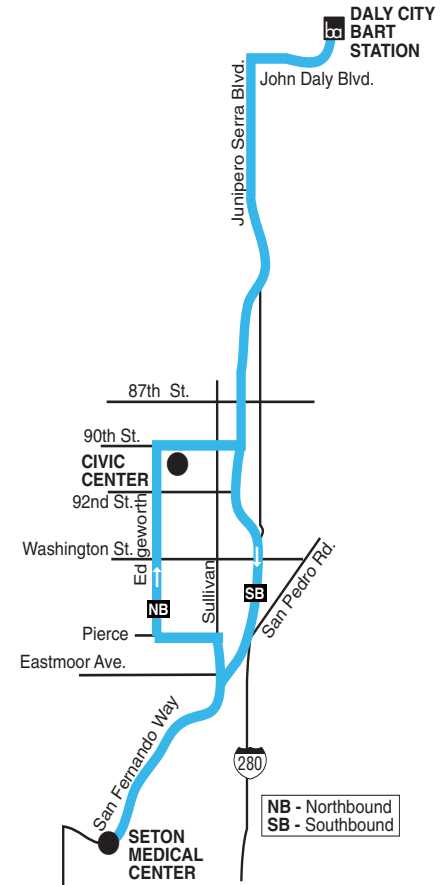

BART Shuttle

Daly City BART Station
↔ Seton Medical Ctr.

Effective September 12, 2005

SETON SHUTTLE

Passengers pay a fare on BART but **ride free** on the Shuttle.

This employer shuttle takes you between the Daly City BART Station and Daly City Civic Center and Seton Medical Center.

Arrives Daly City BART Station:											
BART	from Pittsburg/Bay Point	5:42	5:57	6:27	6:42	6:57	7:27	7:42	7:57	8:27	8:57
	from Dublin/Pleasanton	5:46	6:01	6:31	6:46	7:01	7:16	7:46	8:01	8:31	8:46
	from Fremont	—	6:09	6:24	6:39	7:09	7:24	7:39	8:09	8:24	8:54
	from Richmond	—	6:05	6:35	6:50	7:05	7:20	7:50	8:05	8:35	8:50

SHUTTLE	Daly City BART	5:50	6:15	6:35	6:50	7:10	7:28	7:50	8:10	8:35	9:00
	Arrives Seton Medical	6:00	6:25	6:42	7:00	7:20	—	—	—	—	—
	City Hall of Daly City	On request	On request	On request	On request	On request	7:35	7:55	8:15	8:35	9:05
	Departs Seton Medical	—	—	—	—	—	7:40	8:00	8:20	8:40	—
	280 Metro Center	—	—	—	—	On request	On request	On request	On request	On request	—

Departs Daly City BART Station:																				
BART	to Pittsburg/Bay Point	12:24	12:39	12:54	1:24	1:39	1:54	2:09	2:39	2:54	3:24	3:54	4:09	4:34	5:00	5:24	5:54	6:09	6:39	7:09
	to Dublin/Pleasanton	12:21	12:36	12:51	1:21	1:36	1:51	2:06	2:36	3:06	3:21	3:51	4:06	4:36	5:06	5:21	5:51	6:21	6:36	7:06
	to Fremont	12:28	12:43	12:58	1:13	1:43	1:58	2:13	2:43	2:58	3:28	3:43	4:13	4:43	4:58	5:28	5:58	6:13	6:43	6:58
	to Richmond	12:17	12:47	1:02	1:17	1:32	1:47	2:17	2:32	3:02	3:17	3:47	4:17	4:32	5:02	5:32	5:47	6:17	6:47	—